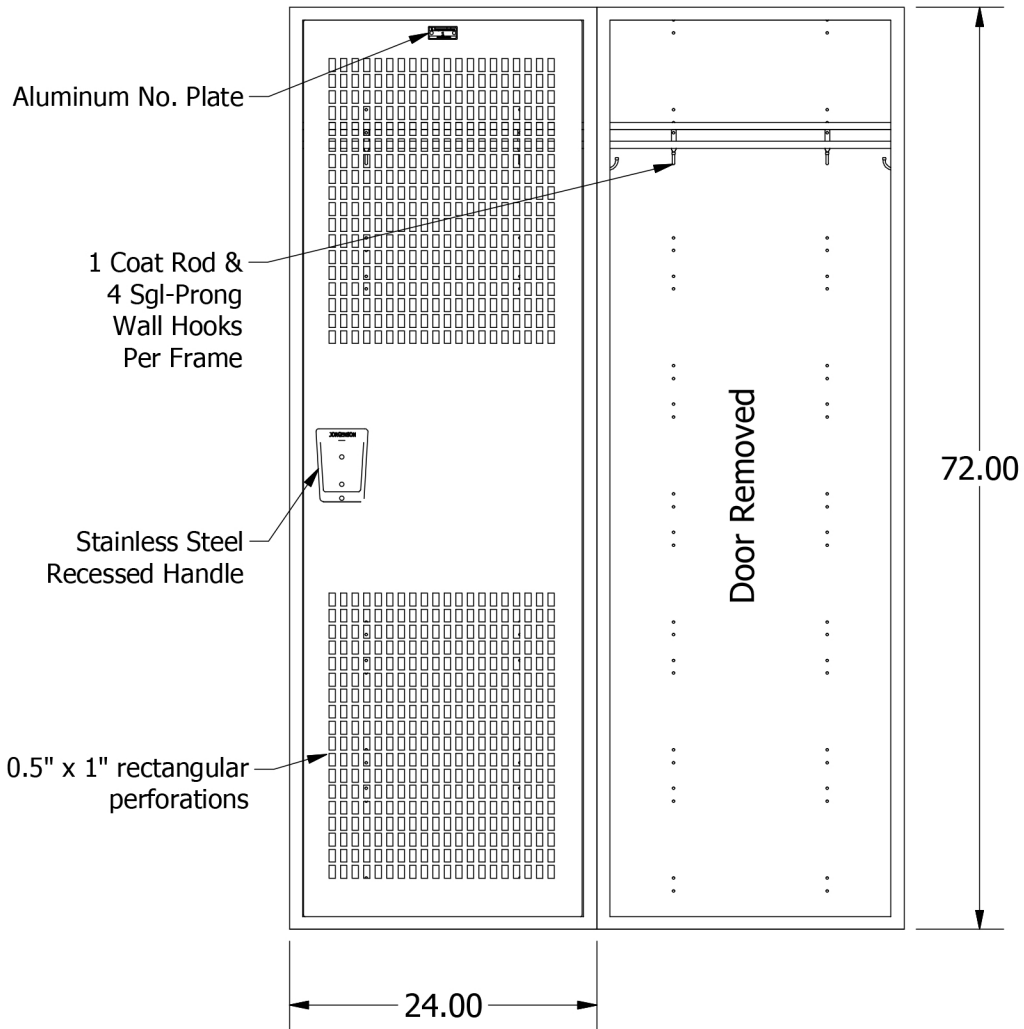

2

1

72" High Single Tier Jorgenson Ventilated Locker

B

B

A

Allow $\frac{1}{16}$ " growth per frame

2